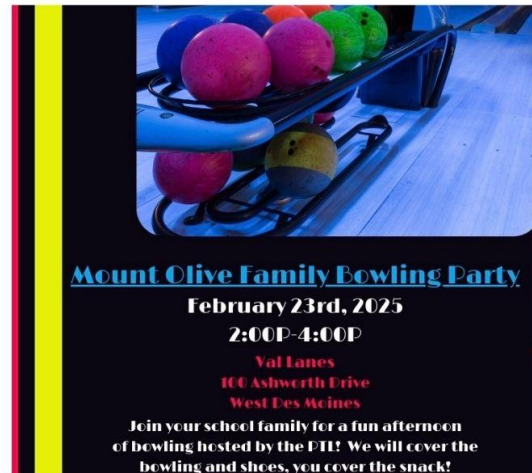

Mount Olive Family Bowling Party

February 23rd, 2025

2:00P-4:00P

Val Lanes
100 Ashworth Drive
West Des Moines

Join your school family for a fun afternoon
of bowling hosted by the PII! We will cover the
bowling and shoes, you cover the snack!

Shh!!! It's a surprise for your kids!
We are planning something fun for National
Lutheran Schools Week (March 31-April 4) and are
looking for several adult sized inflatable
costumes! If you have any we could borrow for
that week, please contact Mrs. Rankin
(lkaynel@yahoo.com). Thank you!

YEARBOOK LINK

Yearbooks can still be ordered using the
following link:

[https://www.treering.com/purchase?](https://www.treering.com/purchase?PassCode=1015909614083716)
PassCode=1015909614083716